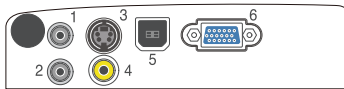

CONNECTOR PANEL (EB-S8)