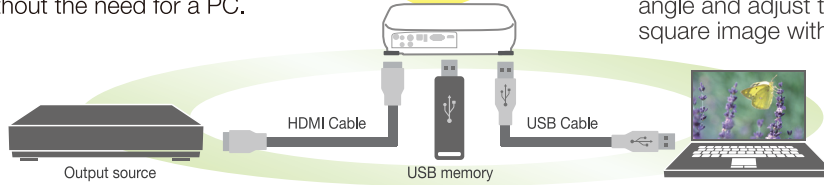

Connection to a PC via USB cable is simple with Epson's USB display feature. You can even view a J-PEG slide show directly from a USB memory device without the need for a PC.

Front Exhaust

Positioning the projector exhaust in the front of the projector means no irritating hot air flow effecting the audience during desktop usage.